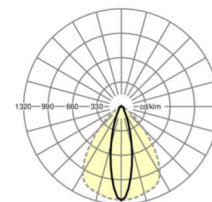

CHARACTERISTICS

Order number	19520006020
EAN number	4020863429233
Commodity code	94051190
Certification mark	IP 20, Protection class I, ENEC10 VDE, F, HACCP DIN10500/Food/IFS-application-related suitability/BRC, Indoor, CE
Impact resistance (IK rating)	IK03 (-20°C bis 35°C)
Ambient temperatur	ta -20°C to 35°C
Special properties	Ready for IoT
Warranty period	5 years
State funding programs	BEG - Federal funding for efficient buildings (valid only for Germany)

ELECTRICAL ENGINEERING

Controller	Electronic driver DALI2 (1 pcs.)
System output	34W
Mains voltage	230V/50Hz
Circuit breakers (inrush current)	13 pieces/B10, 24 pieces/B16, 25 pieces/C10, 40 pieces/C16
Energy efficiency class/light source	B

LIGHTING TECHNOLOGY

Placement	LED, Colour rendering/Light colour CRI ≥ 80 / 4000K
Colour tolerance (MacAdam)	3SDCM
Nominal luminous flux	6343lm
LED service life	50000h L80/B10 (Tq 35°C), 70000h L80/B50 (Tq 35°C), 100000h L80/B50 (Tq 30°C)
Luminaire luminous efficiency	184lm/W
Beam angle	25° (C0) / 100° (C90)
UGR lat./long.	16.8 / 22.1

MECHANICS

Housing colour	traffic white RAL 9016
Dimensions (LxWxDxH)	1531mm x 55mm x 37mm
Weight (net)	1.65kg
Type of installation	Mounting rail system installation, Light structure

Dimensions

L	1531 mm	Length
B	55 mm	Width
H	37 mm	Height

DEEP-LINK

<https://www.regiolux.de/en/article/19520006020>

Reference	LED 6000lm 840
ηLB	100 %
Φ ↓/↑	98 % / 2 %
UGR lat./long.	16.8 / 22.1